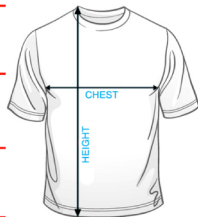

HolyShirt Tee/Tank Shirt Sizing

HolyShirt Unisex Tee	S 46cm x 71cm	M 51cm x 74cm	L 56cm x 76cm	XL 61cm x 79cm	2XL 66cm x 81cm	3XL 71cm x 84cm	4XL 76cm x 86cm	5XL 81cm x 89cm
HolyShirt Men's Fitted Tee		S 46cm x 68cm	M 51cm x 71cm	L 56cm x 74cm	XL 61cm x 76cm	2XL 66cm x 76cm		
HolyShirt Women's Tee	XS 41cm x 60cm	S 46cm x 64cm	M 51cm x 66cm	L 56cm x 69cm	XL 61cm x 71cm	2XL 66cm x 74cm		
HolyShirt Women's Fitted Tee		S 41cm x 64cm	M 43cm x 67cm	L 46cm x 69cm	XL 50cm x 71cm	2XL 56cm x 72cm		
HolyShirt Men's Tank		S 46cm x 71cm	M 51cm x 74cm	L 56cm x 76cm	XL 61cm x 79cm	2XL 66cm x 81cm		
HolyShirt Women's Tank		S 41cm x 64cm	M 43cm x 67cm	L 47cm x 69cm	XL 50cm x 71cm	2XL 56cm x 72cm		

All measurements are presented Width x Length